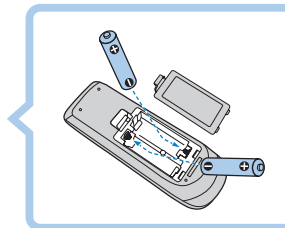

EB-992F/EB-982W/EB-972/
EB-118/EB-W49/EB-X49/
EB-E20/EB-FH52/EB-W52/
EB-W51/EB-X51/EB-FH06/
EB-W06/EB-X06/EB-X500
only

EB-982W/EB-972/EB-118/
EB-W49/EB-X49/EB-W51/
EB-X51/EB-FH06/EB-W06/
EB-X06/EB-X500
only

The following items are not included with all projector models.