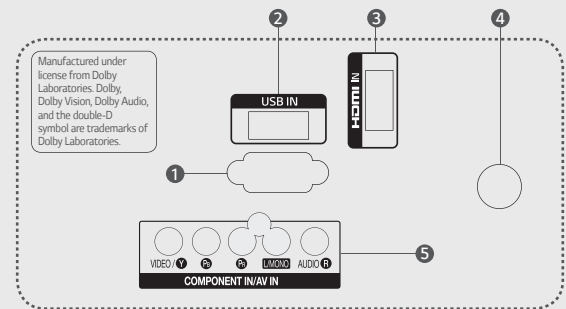

# Specifications

LV300C (SCA ISDB-T)

		32	43	49
DISPLAY	Type	Direct LED		
	Resolution	1,366 x 768 (HD)	1,920 x 1,080 (FHD)	
BROADCASTING SYSTEM	Analog	PAL-M/N, NTSC-M		
	Digital	ISDB-T		
VIDEO	Triple XD Engine	•		
	Real Cinema 24p (3:3 Pull down)	•		
	Aspect Ratio	7 modes (16:9, Just scan, Set by program, 4:3, Zoom, Zoom 2, Cinema Zoom1)		
AUDIO	Audio Output	5W + 5W		
	Speaker System	2.0 ch		
	Sound Mode	6 modes (Standard, News, Music, Cinema, Sport, Game)		
	Clear Voice	•		
GENERAL FEATURES	Installation	USB Cloning		
	Management	Self Diagnosis (USB), Multi IR Code, IR Out, HTNG/HDMI-CEC		
	Setting Option	Auto Off/Sleep Timer, Motion Eye care, Smart Energy Saving		
HOSPITALITY FEATURES		Hotel Mode, Lock Mode, Welcome Screen/Video, RJP Compatibility, USB Auto playback+, Time Scheduler		
INTERFACE	Rear	RF In, AV In (Share with Component), Component In + Video, HDMI In, USB 2.0, RS-232C		
CABINET (Unit : mm)	Vesa	100 x 100	200 x 200	300 x 300
	W x H x D / weight (with stand)	732 x 478 x 181.1 / 5.1kg	970 x 624 x 220.4 / 8.4kg	1,108 x 696 x 208.7 / 10.9kg
	W x H x D / weight (packing)	808 x 512 x 142 / 7.3kg	1,060 x 662 x 142 / 11.3kg	1,197 x 760 x 152 / 14.1kg
POWER (Unit : Watts)	Voltage, Hz	100 - 240V, 50/60Hz		
	Max	47.3	65.8	66.8
	Typical	36.4	56.5	51.6
	Energy Saving (Min)	29.1	45.2	41.3
	Energy Saving (Med)	20.0	31.1	28.4
	Energy Saving (Max)	11.0	17.0	15.5
	Stand-by	0.5		
STANDARD APPROVAL	Safety	CB		
	Etc.	RoHS		

## Dimensions (Unit : mm)

## Connectivity

- 1 RS-232C IN (CONTROL & SERVICE)
- 2 USB IN
- 3 HDMI IN
- 4 ANTENNA / CABLE IN
- 5 COMPONENT IN / AV IN

Download LG Commercial Display Mobile App

Learn more [www.lg.com/b2b](http://www.lg.com/b2b)