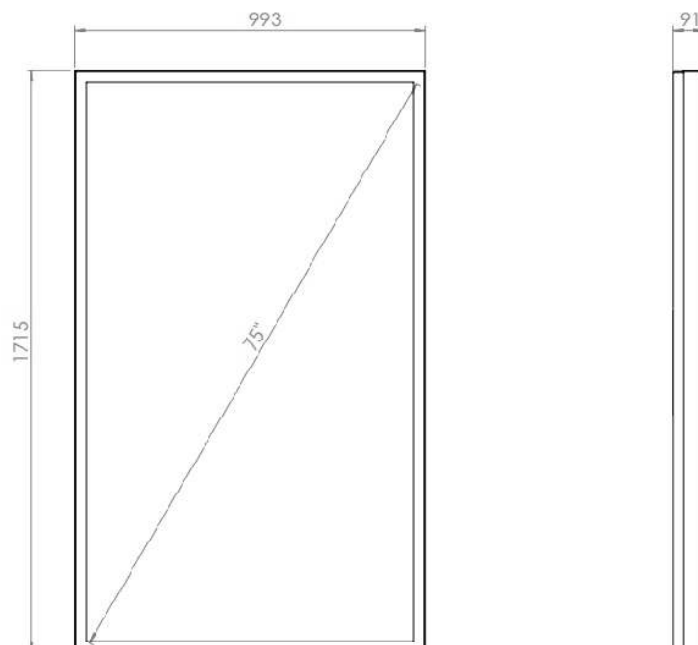

Our wall casing PROTECT use polycarbonate to protect the display. Different models in landscape and portrait mode to allow airflow from top to bottom as only the sides are covered completely to the wall. Space for computer and power plugs inside. Available in black and white as standard but custom colors and materials like brass and stainless can be ordered upon request.

TECHNICAL DRAWING

SPECIFICATION

Features

No visible cables
Space for computer and powerplugs inside
Covered from sides
Cable outlets on top and bottom
Optimized air ventilation for portrait mode
Wall mount included
Polycarbonate protection

Material options

Powder coated metal

Display options

VESA 200x200 / 300x300

Powder coating colors

Black, RAL 9005str
White, RAL 9003str
Custom color upon request

Part number & Description

WC7500-5001-51

Wall casing, Portrait, White, Polycarbonate