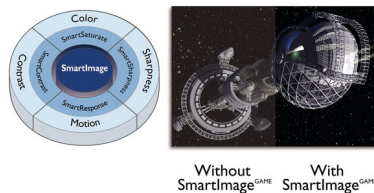

VA display

Philips' VA LED display uses an advanced multi-domain vertical alignment technology that gives you super-high static contrast ratios for extra-vivid and bright images. While standard office applications are handled with ease, it is especially suitable for photos, web browsing, films, gaming and demanding graphical applications. Its optimised pixel management technology gives you a 178/178-degree extra-wide viewing angle, resulting in crisp images.

16:9 Full HD display

Picture quality matters. Regular displays deliver quality, but you expect more. This display

features enhanced Full HD 1920 x 1080 resolution. With Full HD for crisp detail paired with high brightness, incredible contrast and realistic colours, expect a true-to-life picture.

SmartContrast

SmartContrast is a Philips technology that analyses the contents you are displaying, automatically adjusting colours and controlling backlight intensity to dynamically enhance contrast for the best digital images and videos or when playing games where dark hues are displayed. When Economy mode is selected, contrast is adjusted and backlighting fine-tuned for just-right display of everyday office applications and lower power consumption.

SmartImage Game mode

The new Philips gaming display has quick-access OSD fine-tuned for gamers, offering you multiple options. "FPS" mode (First person shooting) improves dark themes in games, allowing you to see hidden objects in dark areas. "Racing" mode adapts the display with the fastest response time and high colour, along with image adjustments. "RTS" mode (Real-time strategy) has a special SmartFrame mode that enables highlighting of specific area and allows for size and image adjustments. Gamer 1 and Gamer 2 enable you to save