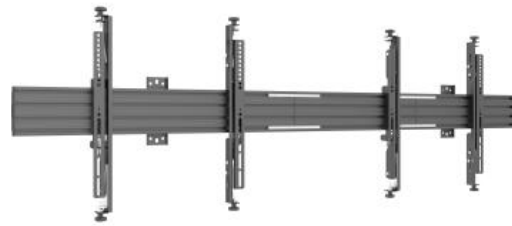

Specification

M Wallmount Pro MBW2U Micro Adjustable Black

Article No:	7 350 105 210 63
For screen size:	32"-65"
Type:	Single Side MBW2U
Universal & VESA standard:	100x100, 200x200, 300x300, 400x400, 600x400
Material:	Steel, Aluminium, Plastic
Color:	Black
Surface Finish:	Powder coating
Weight:	12.5 kg
Measurements	1970x160x135 mm
Max Load:	30 kg per screen
Height adjustment:	10mm
Tilt:	0°
Swivel:	±4°
Rotate:	0°
Cable Management:	Yes
Options:	Article no: 4733: M Pro Series - Extender kit 600
Certifications:	CE
Warranty:	5 years

Please note: Multibrackets products and specifications are in constant change.

View the latest specifications, drawings and images for this product on www.multibrackets.com/0631