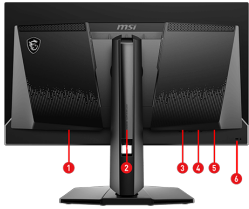

VESA DisplayHDR True Black 400

It has passed the VESA DisplayHDR True Black 400 Certification, meaning it can provide a display with the most realistic colors.

Dimension without Stand (W x D x H)	609 x 72 x 362 mm (23.9 x 2.8 x 14.25 inch)
Weight (NW / GW)	8 kg (17.6 lbs) / 10.4 kg (22.92 lbs)
Carton Dimension (W X D X H)	800 x 185 x 500 mm (31.49 x 7.28 x 19.6 inch)
Accessories	1x DisplayPort Cable (1.4), 1x Power Cord (C13), 1x Quick Guide, 4x VESA Wall Mount Screw
Note	HDMI™: 2560 x 1440 (Up to 240Hz) DisplayPort: 2560 x 1440 (Up to 240Hz) Support: HDMI™ CEC, Non Support: PIP/PBP, KVM

CONNECTIONS

1. AC-in
2. 5-way Joystick Navigator
3. 2 x HDMI™ 2.1 (WQHD@240Hz)
4. Display Port 1.4a (HBR3)
5. Headphone out
6. Kensington lock