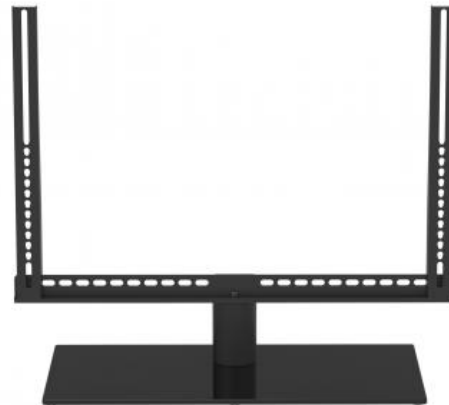

# M VESA Tablestand Turn Black Large MAX 600x400

Article: 7 350 073 731 121

Multibrackets M VESA Tablestand Turn Large - Stand for LCD / plasma panel - black - screen size: 46" - 60" - table top

Product category: TABLESTANDS

### M VESA Tablestand Turn Black Large MAX 600x400

<b>For screen size:</b>	46-60" Depending on top VESA hole to TV bottom height
<b>VESA standard:</b>	200x200 300x200 300x300 400x200 400x400 500x300 600x400mm
<b>Article No:</b>	7 350 073 731 121
<b>Colour:</b>	Black
<b>Max load:</b>	40 kg
<b>Accessories optional:</b>	M VESA Extender kit Turn & Motorized EAN: 7 350 073 731 305
<b>Distribution package:</b>	1 pc
<b>Swing range:</b>	-30 — +30 degrees; left or right
<b>Weight:</b>	9 kg
<b>Warranty:</b>	5 year