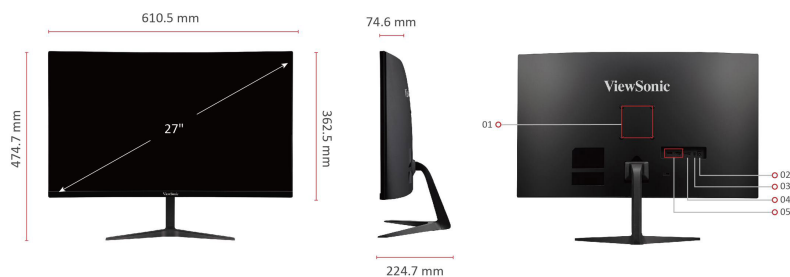

Key Features

- 1500R curved screen for a perfect balance of immersion and comfort
- 165Hz refresh rate delivers fluid, tear-free visuals
- Rapid 1 ms (MPRT) response time for crisp movements
- Flexible connectivity with dual HDMI and DisplayPort inputs
- FHD 1080p resolution

Product Description

With an immersive curved screen and 165Hz refresh rate, the ViewSonic VX2718-PC-MHD provides a stunning viewing experience. The monitor has been designed with a 1500R curved and borderless panel for an immersive experience. A high 165Hz refresh rate delivers smooth animations with minimal input lag while Adaptive Sync virtually eliminates screen tearing and stuttering for a fluid gaming experience. With 1ms MPRT response time, the monitor delivers unprecedented screen quality and speed. VX2718-PC-MHD is also equipped with ViewSonic's exclusive ViewMode™ presets, which offer optimized screen performance for different home entertainment applications, such as watching movies, editing, or playing video games. In addition, a DisplayPort and two HDMI inputs offer flexible connectivity for both general use and entertainment.

1. VESA Compatible (Wall Mount 100 x 100mm)
2. HDMI X 2
3. DP
4. Audio Out
5. DC In

Visit Us  www.viewsonic.com

DISPLAY

Display Size (in.):	27
Viewable Area (in.):	27
Panel Type:	VA Technology
Resolution:	1920 x 1080
Resolution Type:	FHD
Static Contrast Ratio:	4,000:1 (typ)
Dynamic Contrast Ratio:	80M:1
Light Source:	LED
Brightness:	250 cd/m ² (typ)
Colors:	16.7M
Color Space Support:	8 bit (6 bit + FRC)
Aspect Ratio:	16:9
Response Time (MPRT):	1ms
Viewing Angles:	178° horizontal, 178° vertical
Backlight Life (Hours):	30000 Hrs (Min)
Curvature:	1500R
Refresh Rate (Hz):	165
Adaptive Sync:	Yes
Blue Light Filter:	Yes
Flicker-Free:	Yes
Color Gamut:	NTSC: 72% size (Typ), sRGB: 102% size (Typ)
Pixel Size:	0.311 mm (H) x 0.311 mm (V)
Surface Treatment:	Anti-Glare, Hard Coating (3H)