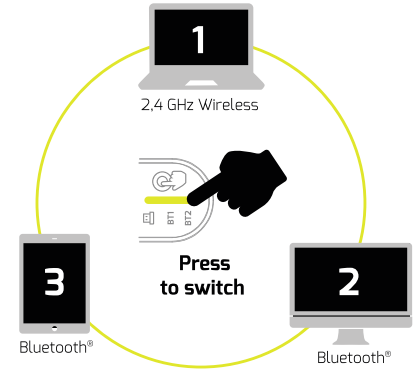

USB-C charging port

USB-C

USB-C Integrated rechargeable battery
Batterie rechargeable USB-C intégrée

FreeWheel® technology for precise or ultra-fast scrolling
FreeWheel® technologie permet un défilement précis ou ultra-rapide

Button dedicated to pairing and multi-device selection
Bouton dédié à l'appairage et à la sélection multi-appareils

EN Bluetooth® + 2.4GHz wireless & rechargeable Business mouse

- 2.4GHz & Bluetooth® wireless professional mouse
- Built-in USB-C rechargeable battery
- FreeWheel® technology for ultra-fast and high-precision scrolling
- Lateral buttons for backward/ forward navigation
- Device selection mode enables connection to 3 separate devices (1 via 2.4GHz technology and 2 via Bluetooth®)
- Adjustable speed optical sensor 1000/1600/2400/3200 DPI
- Silent clicks for a peaceful working environment
- 6 buttons including wireless connection selection button
- Optimization of battery life with standby mode and ON/OFF button