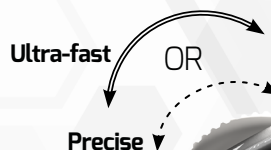

USB-C
charging port

FreeWheel®
scroll technology:

Bluetooth®
& **2.4 GHz**
wireless
technology

For **USB-C & USB-A**
macOS®, Windows®, Chrome OS™ & Android™

Product Sheet
PORT-CONNECT.COM

Professional Mouse