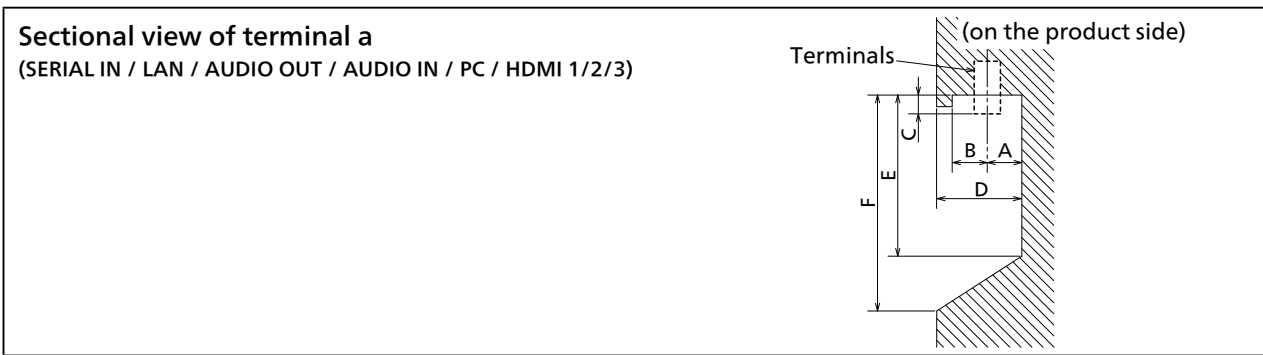

Drawing of terminals

View from back

Terminal a
75EQ2W Terminal (Bottom)

Units : mm (inch)

	SERIAL IN	LAN	AUDIO IN/OUT	PC	HDMI 1/2/3
A	14.6 (0.57)	13.0 (0.51)	14.8 (0.58)	14.5 (0.57)	11.7 (0.46)
B	10.4 (0.41)	12.0 (0.47)	10.2 (0.40)	10.5 (0.41)	13.3 (0.52)
C	5.1 (0.21)	-	2.5 (0.10)	5.1 (0.21)	-
D			28.8 (1.13)		
E			77.4 (3.04)		
F			88.8 (3.49)