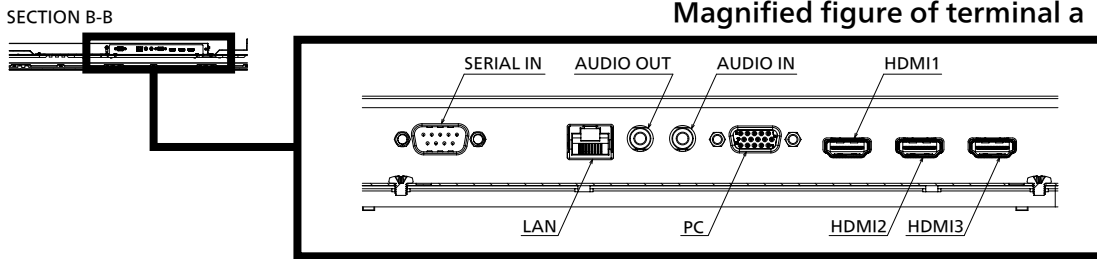

Drawing of terminals

View from back

Terminal a
75EQ2W Terminal (Bottom)

Units : mm (inch)

	SERIAL IN	LAN	AUDIO IN/OUT	PC	HDMI 1/2/3
A	14.6 (0.57)	13.0 (0.51)	14.8 (0.58)	14.5 (0.57)	11.7 (0.46)
B	10.4 (0.41)	12.0 (0.47)	10.2 (0.40)	10.5 (0.41)	13.3 (0.52)
C	5.1 (0.21)	-	2.5 (0.10)	5.1 (0.21)	-
D			28.8 (1.13)		
E			77.4 (3.04)		
F			88.8 (3.49)