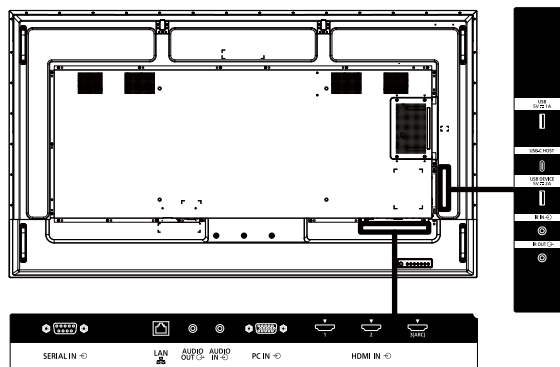

OPTIONAL ACCESSORIES

Pedestal	TY-ST75PE9
Wall-Hanging Bracket	TY-WK98PV1
Early Warning Software Basic license / 3-year license	ET-SWA100 / 105series (Depending on the license type, the symbol at the end of the part number is different.)
3G-SDI Terminal board	TY-SB01SS
12G-SDI Terminal board	TY-SB01QS

DIMENSIONS

Cautions: This drawing is not a scale
Units : mm (inch)

CONNECTION TERMINAL

¹Specifications and appearance are subject to change without notice.

List of correspondence signals

The picture signal which can indicate this machine is as it is the following table.