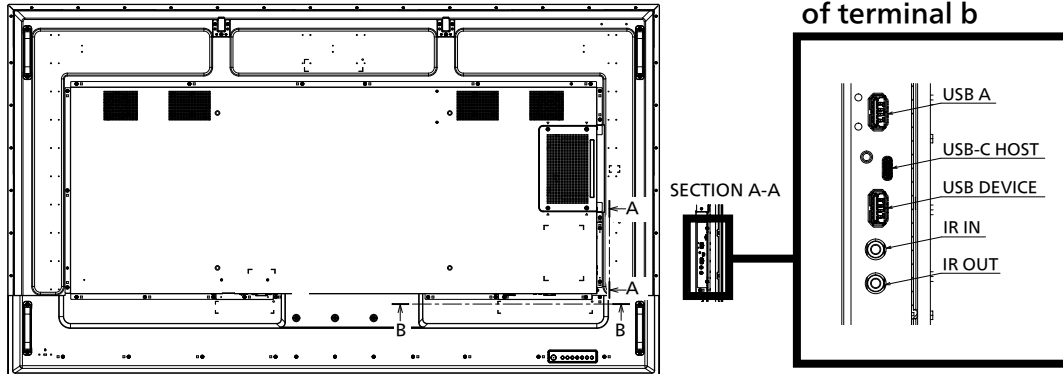

Drawing of terminals

View from back

Terminal a
75EQ2W Terminal (Bottom)

Units : mm (inch)

	SERIAL IN	LAN	AUDIO IN/OUT	PC	HDMI 1/2/3
A	14.6 (0.57)	13.0 (0.51)	14.8 (0.58)	14.5 (0.57)	11.7 (0.46)
B	10.4 (0.41)	12.0 (0.47)	10.2 (0.40)	10.5 (0.41)	13.3 (0.52)
C	5.1 (0.21)	-	2.5 (0.10)	5.1 (0.21)	-
D			28.8 (1.13)		
E			77.4 (3.04)		
F			88.8 (3.49)