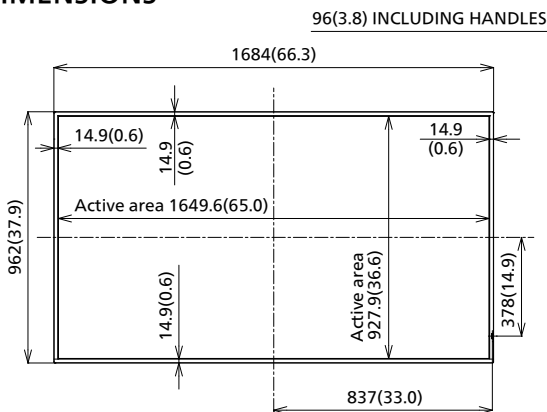

¹In case of running for a long time, the moving image is recommended to be displayed. If you display a still picture for an extended period, the image retention might remain on the screen. However, image retention can gradually disappear by displaying movie images.

STANDARD (CERTIFICATIONS)

SAFETY REGULATIONS	UL 62368-1, 3rd Ed. CSA C22.2 NO. 62368-1-14, 3rd Ed. EN 62368-1:2014 AS/NZS 62368-1:2018
RADIATION REGULATIONS	47 CFR FCC Part 15 Subpart B, Class A ANSI C63.4:2014 ICES-003 Issue7:2020 EN 55032:2015, EN 61000-3-2:2014 EN 61000-3-3:2013, EN 55035:2017 AS/NZS CISPR32:2015

REMOTE CONTROL TRANSMITTER

Power Requirements	DC 3 V (2 x AAA Size batteries)
Operating distance	Approx. 7 m¹
Weight	Approx. 63 g including batteries
Dimensions (W x H x D)	48 x 134 x 20 mm

¹When operated directly in front of receptor.

INCLUDED ACCESSORIES

- Remote Control x 1 - Batteries (AAA size) x 2
- AC cord (approx. 2.0 m) x 1 - Clamper x 2 - SLOT Adapter x 1
- Operating Instruction Book

COMPATIBLE SOFTWARE

- Multi Monitoring & Control Software
- CMS Content Management Software
- Video Wall Manager

OPTIONAL ACCESSORIES

Pedestal	TY-ST75PE9
Wall-Hanging Bracket	TY-WK98PV1
Early Warning Software Basic license / 3-year license	ET-SWA100 / 105series (Depending on the license type, the symbol at the end of the part number is different.)
3G-SDI Terminal board	TY-SB01SS
12G-SDI Terminal board	TY-SB01QS

DIMENSIONS

Cautions: This drawing is not a scale
Units : mm (inch)