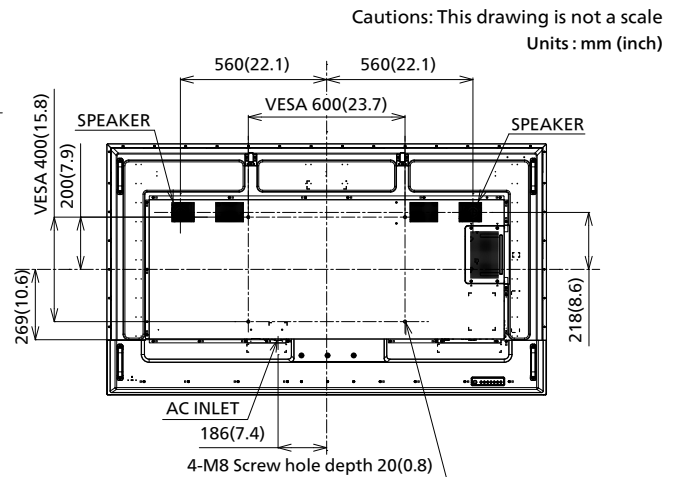

¹Based on IEC 62087 Ed.2 measurement method

■ MECHANICAL

Dimension (W x H x D) including handles	1684 x 962 x 96 mm (66.28" x 37.87" x 3.76")
	not including handles
Weight	37.3 kg (82.2 lbs)
Bezel Color	Black
Bezel Width	T/B/L/R 14.9 mm (0.59")
Carton Dimensions (W x H x D)	1870 x 1143 x 280 mm (73.63" x 45.00" x 11.03")
Gross Weight	51 kg (112.4 lbs)
Cabinet Material	Bezel: Metal / Back: Metal
Pitch for Wall-Hanging	VESA Compliant 600 x 400 mm (Installed by: M8 screws / Screw hole depth 20 mm)

REMOTE CONTROL TRANSMITTER

Power Requirements	DC 3 V (2 x AAA Size batteries)
Operating distance	Approx. 7 m ¹
Weight	Approx. 63 g including batteries
Dimensions (W x H x D)	48 x 134 x 20 mm

¹When operated directly in front of receptor.

DIMENSIONS

Cautions: This drawing is not a scale
Units : mm (inch)

CONNECTION TERMINAL

¹Specifications and appearance are subject to change without notice.

List of correspondence signals

The picture signal which can indicate this machine is as it is the following table.