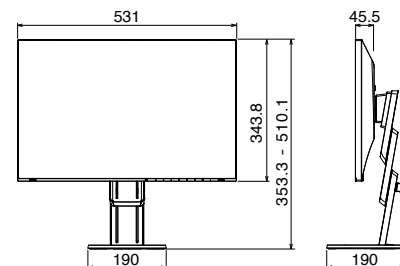

Dimensions(Unit : mm)

EIZO Corporation

153 Shimokashiwano, Hakusan, Ishikawa 924-8566 Japan

Phone: +81-76-277-6794 Fax: +81-76-277-6793

www.eizoglobal.com

All product names are trademarks or registered trademarks of their respective companies. EIZO, the EIZO logo, and FlexScan are registered trademarks of EIZO Corporation in Japan and other countries. Screen InStyle is a trademark of EIZO Corporation. The terms HDMI and HDMI High-Definition Multimedia Interface, and the HDMI Logo are trademarks or registered trademarks of HDMI Licensing, LLC in the United States and other countries. DICOM is the registered trademark of the National Electrical Manufacturers Association for its standards publications relating to digital communications of medical information. VESA is a registered trademark of Video Electronics Standards Association. ENERGY STAR is a registered trademark of the United States Environmental Protection Agency in the United States and other countries. Specifications are subject to change without notice.