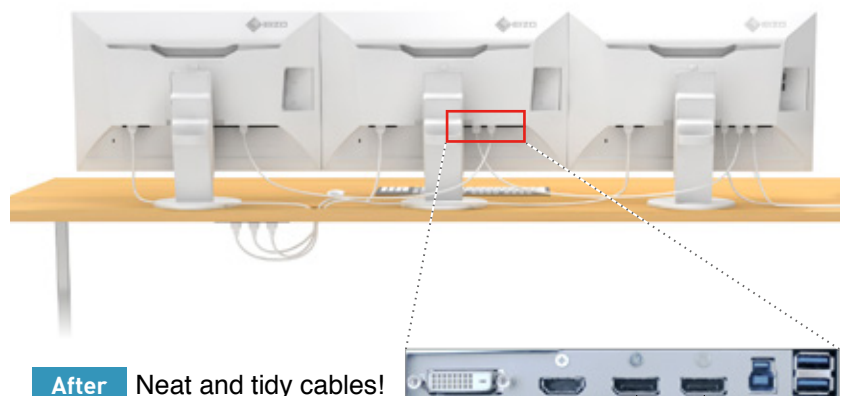

After Neat and tidy cables!

DisplayPort-In   DisplayPort-Out