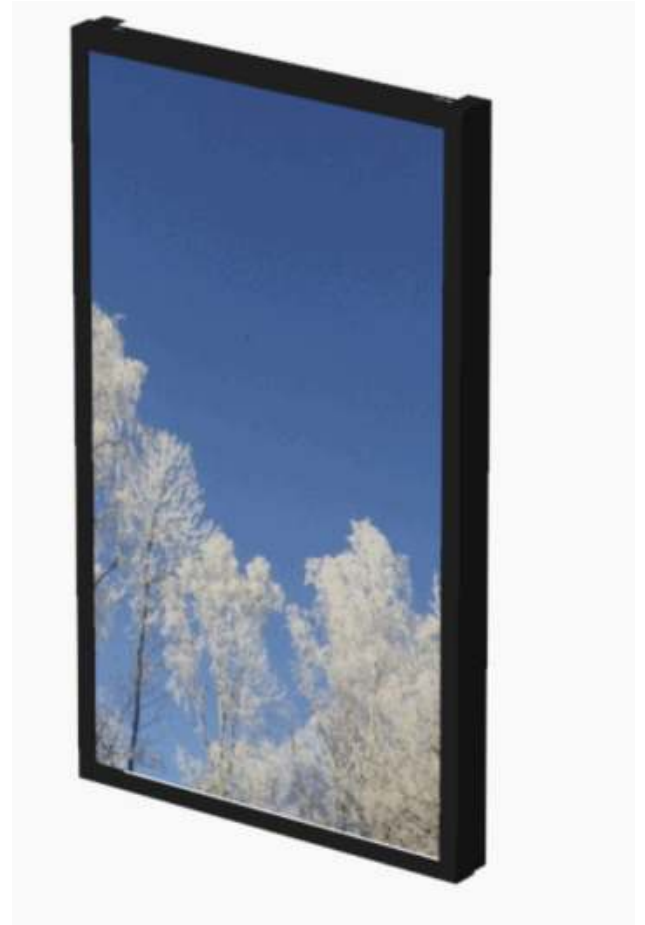

Our wall casing PROTECT use polycarbonate to protect the display. Different models in landscape and portrait mode to allow airflow from top to bottom as only the sides are covered completely to the wall. Space for computer and power plugs inside. Available in black and white as standard but custom colors and materials like brass and stainless can be ordered upon request. Available in sizes from 32" – 75"

TECHNICAL DRAWING

SPECIFICATION

Features

No visible cables
Space for computer and powerplugs inside
Covered from sides
Cable outlets on top and bottom
Optimized air ventilation for portrait mode
Wall mount included
Polycarbonate protection

Material options

Powder coated metal

Display options

VESA 200x200 / 300x300

Powder coating colors

Black, RAL 9005str
White, RAL 9003str
Custom color upon request

Part number & Description

WC5012-5001-52

Wall casing, Portrait, Black, Polycarbonate