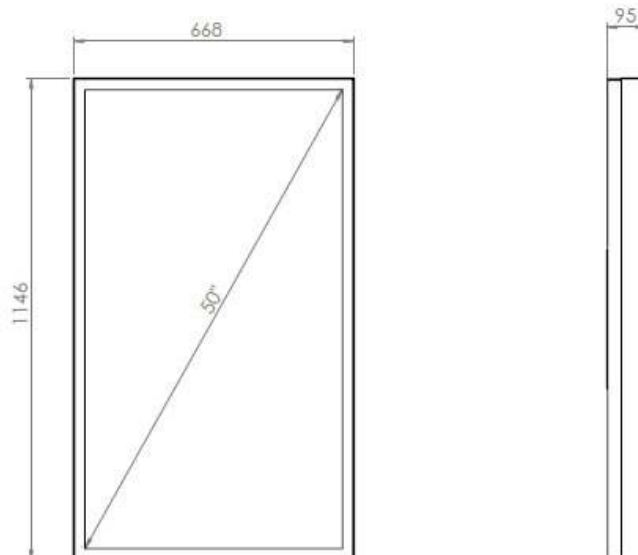

Our wall casing PROTECT use polycarbonate to protect the display. Different models in landscape and portrait mode to allow airflow from top to bottom as only the sides are covered completely to the wall. Space for computer and power plugs inside. Available in black and white as standard but custom colors and materials like brass and stainless can be ordered upon request. Available in sizes from 32" – 75"

TECHNICAL DRAWING

SPECIFICATION

Features

No visible cables
Space for computer and powerplugs inside
Covered from sides
Cable outlets on top and bottom
Optimized air ventilation for portrait mode
Wall mount included
Polycarbonate protection

Material options

Powder coated metal

Display options

VESA 200x200 / 300x300

Powder coating colors

Black, RAL 9005str
White, RAL 9003str
Custom color upon request

Part number & Description

WC5012-5001-52

Wall casing, Portrait, Black, Polycarbonate