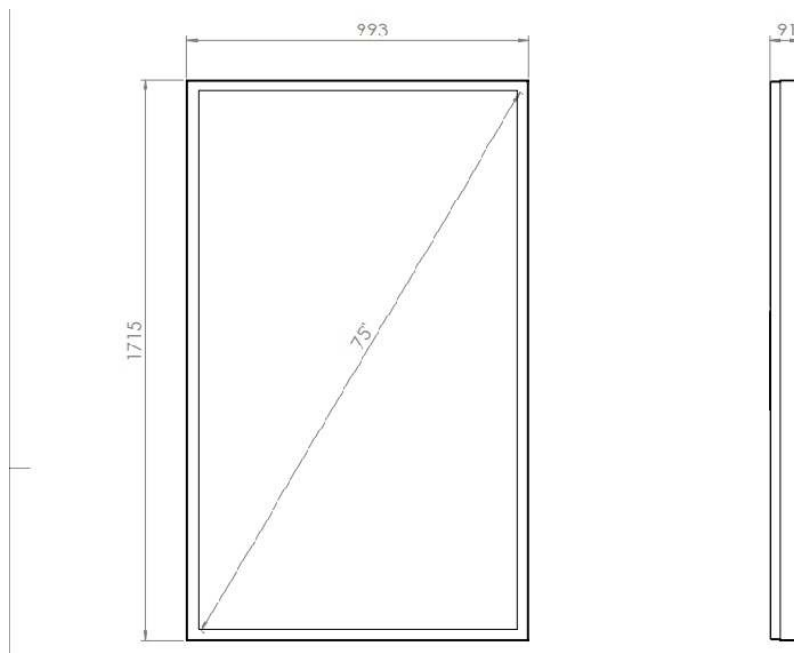

Our wall casing EASY is designed to give a professional signage feeling. Different models in landscape and portrait mode to allow airflow from top to bottom as only the sides are covered completely to the wall. Space for computer and power plugs inside. Available in black and white as standard.

TECHNICAL DRAWING

SPECIFICATION

Features

No visible cables
Space for computer and powerplugs inside
Covered from sides
Cable outlets on top and bottom
Optimized air ventilation for portrait mode
Wall mount included

Material options

Powder coated metal

Display options

VESA 200x200 / 300x300

Powder coating colors

Black, RAL 9005str
White, RAL 9003str
Custom color upon request

Part number & Description

WC7500-5001-02

Wall casing, Portrait, Black